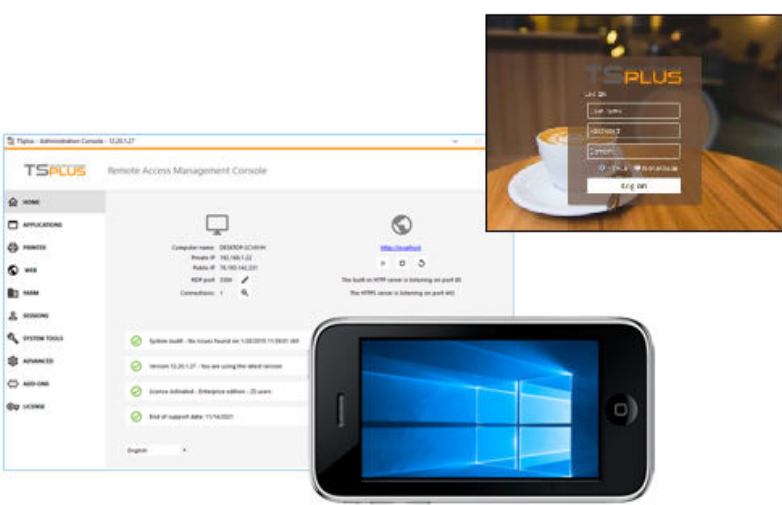

The best Citrix / TSE / RDS alternative

An all-in-one solution for Remote Access and Web Portal

 <p>REMOTE DESKTOP ACCESS</p>	 <p>WEB-ENABLE ANY APPLICATION</p>	 <p>CONNECT FROM ANY DEVICE</p>	 <p>FULL SCALABLE SOFTWARE</p>
 <p>MULTI SESSION AND MULTI USER</p>	 <p>EASY TO INSTALL AND TO CONFIGURE</p>	 <p>SEAMLESS AND REMOTEAPP</p>	 <p>ACTIVE DIRECTORY SUPPORT</p>

- Enable any of your Windows systems to act as a Citrix or a Terminal Server. Any RDP compatible client can also be used to connect on a TSplus System.
- Using TSplus you can instantly Web-enable any desktop application and run applications inside a web browser, without having to modify or rewrite it.
- TSplus provides remote access to your Windows applications from any device: computers, tablets and mobiles. TSplus mobile App exists for all OS.
- TSplus Gateway Portal and Load Balancing enable you to manage your users, regardless of their number.
- ...and much more features for the most cost effective Citrix/RDS alternative. **Discover TSplus!**
Go to www.terminalsolution.com to download a free trial!