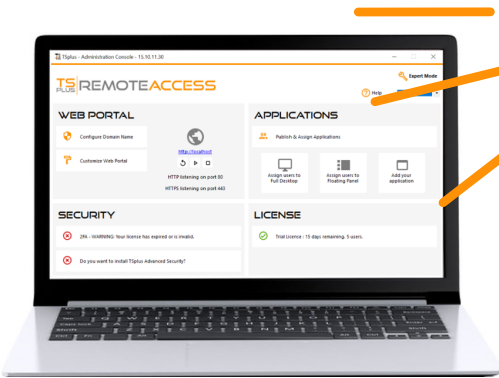

TSPLUS

TSPLUS REMOTE ACCESS VERSION LITE

SAME GREAT SOFTWARE. BUT SIMPLER!

DISCOVER IT WITH THE NEW VERSION 15

**FOR MORE INFO VISIT THE WEBSITE
WWW.TSPLUS-REMOTEACCESS.COM**

With a wide variety of connection clients and configurations, Remote Access is designed with security and scalability at its core to create a safe remote environment that is suited to your needs and can grow with your business!

THE BEST VALUE-FOR-MONEY REMOTE ACCESS SOFTWARE

SECURE. AFFORDABLE. USER-FRIENDLY

The ideal alternative to Citrix and Microsoft RDS for *remote access, remote desktop connection and web application delivery.*

Version 15 offers a LITE mode for first-time users. Same features, but with a streamlined design to highlight the most valuable among them and enable a quick and easy start.

EXPERT mode available at no extra costs!